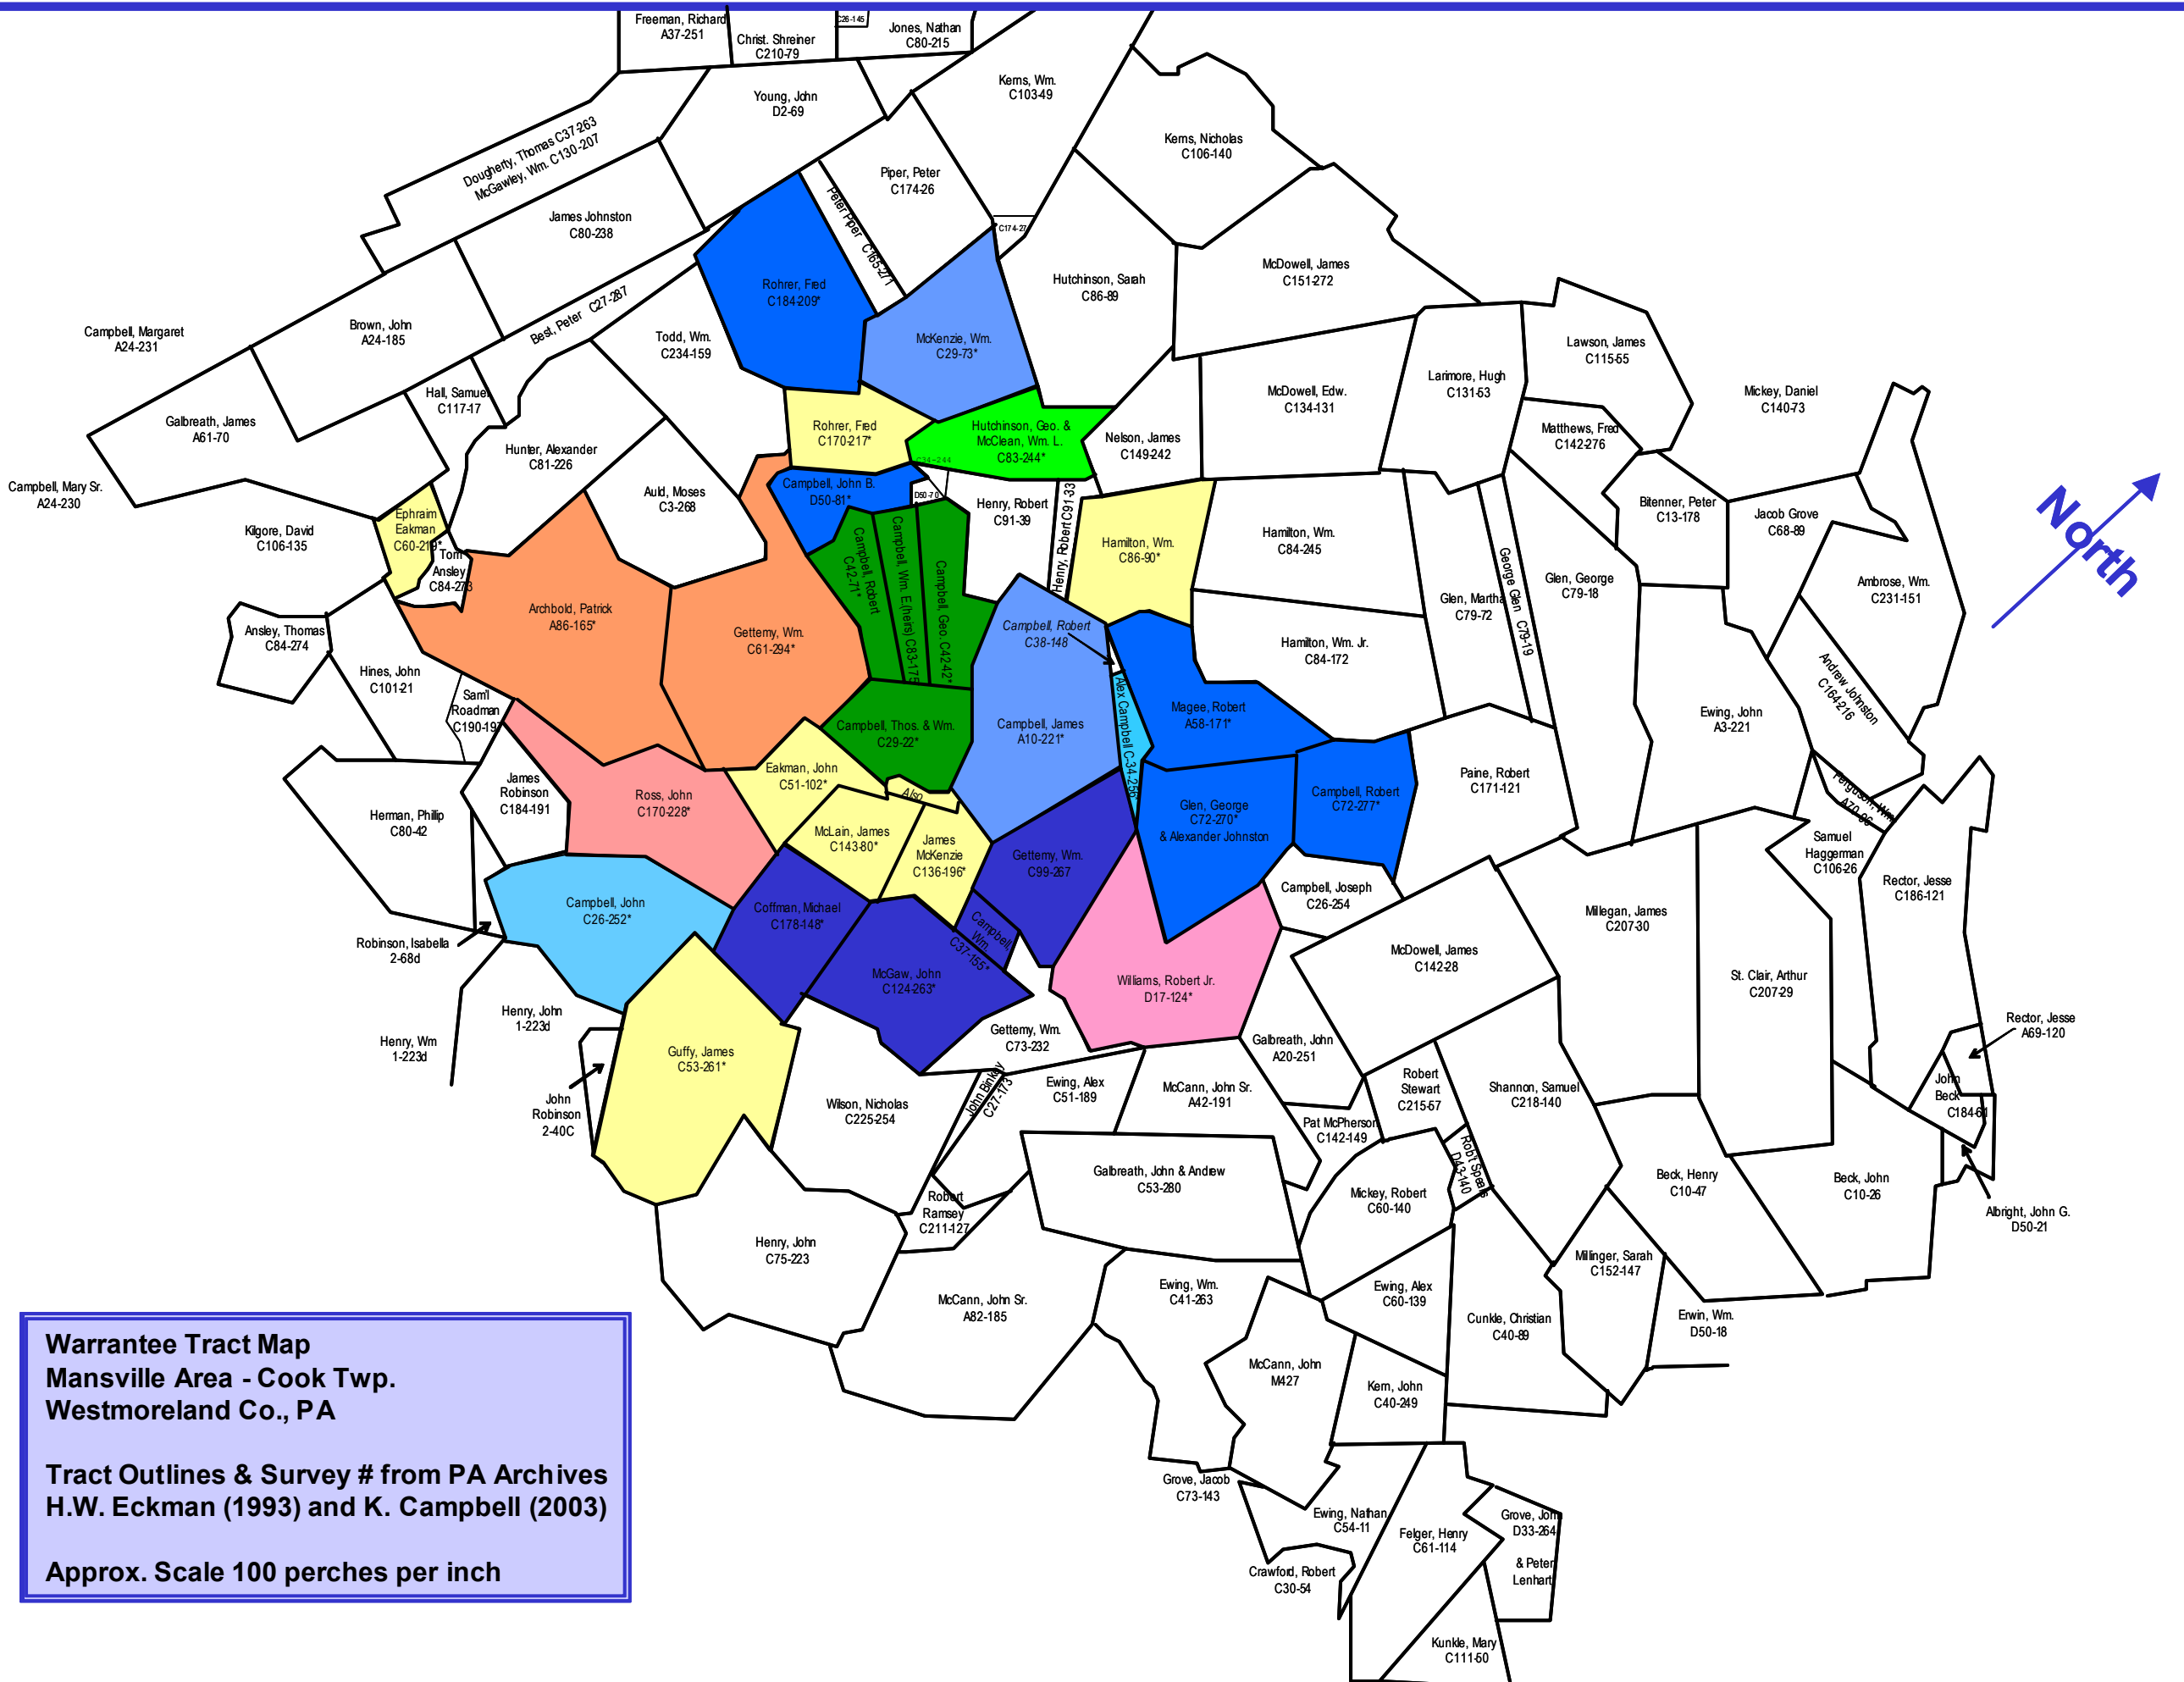

Warrantee Tract Map
Mansville Area - Cook Twp.
Westmoreland Co., PA

Tract Outlines & Survey # from PA Archives
H.W. Eckman (1993) and K. Campbell (2003)

Approx. Scale 100 perches per inch

Warrantee Tract Map
Mansville Area - Cook Twp.
Westmoreland Co., PA

Tract Outlines & Survey # from PA Archives
 H.W. Eckman (1993) and K. Campbell (2003)

Approx. Scale 100 perches per inch